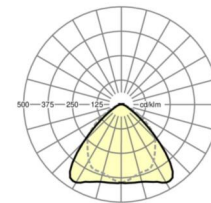

CHARACTERISTICS

Order number	19510004020
EAN number	4020863425488
Commodity code	94051190
Certification mark	IP 20, Protection class I, ENEC10 VDE, F, HACCP DIN10500/Food/IFS-application-related suitability/BRC, Indoor, CE
Impact resistance (IK rating)	IK03 (-20°C bis 35°C)
Ambient temperatur	ta -20°C to 35°C
Warranty period	5 years
State funding programs	BEG - Federal funding for efficient buildings (valid only for Germany)

ELECTRICAL ENGINEERING

Controller	Electronic driver (1 pcs.)
System output	34W
Mains voltage	230V/50Hz
Energy efficiency class/light source	C

LIGHTING TECHNOLOGY

Placement	LED, Colour rendering/Light colour CRI ≥ 80 / 4000K
Colour tolerance (MacAdam)	3SDCM
Nominal luminous flux	6337lm
LED service life	50000h L80/B10 (Tq 35°C), 70000h L80/B50 (Tq 35°C), 100000h L80/B50 (Tq 30°C)
Luminaire luminous efficiency	184lm/W
Beam angle	95° (C0) / 95° (C90)
UGR lat./long.	21.8 / 23.2

MECHANICS

Housing colour	traffic white RAL 9016
Dimensions (LxWxH/DxH)	1531mm x 55mm x 37mm
Weight (net)	1.65kg
Type of installation	Mounting rail system installation, Light structure

Dimensions

L	1531 mm	Length
B	55 mm	Width
H	37 mm	Height

DEEP-LINK

<https://www.regiolux.de/en/article/19510004020>

Reference	LED 6000lm 840
ηLB	100 %
Φ ↓/↑	98 % / 2 %
UGR lat./long.	21.8 / 23.2